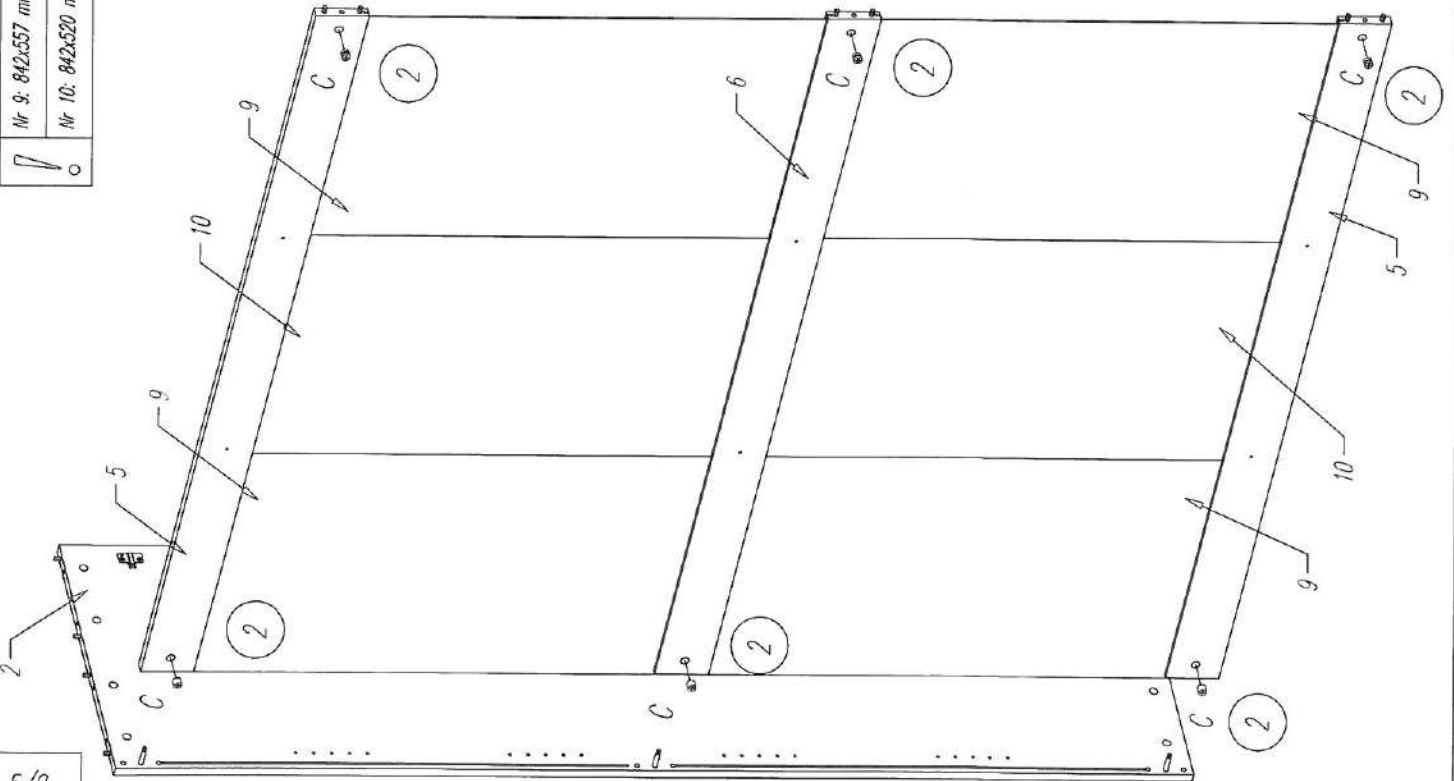

LARA-PL W3

!	Nr 7: 540x516 mm
!	Nr 8: 502x516 mm
!	Nr 9: 842x557 mm
!	Nr 10: 842x520 mm

Colli 1/5:

Part no. 2 -2 pcs/St.

Colli 2/5:

Part no. 4 -3 pcs/St.

instrukcja montażu /Assembly instruction
/Instruction/Montage

Colli 3/5:

Part no. 3 -2 pcs/St.

Part no. 12 -2 pcs/St.

Part no. 7 -2 pcs/St.

Part no. 9 -4 pcs/St.

Part no. 11 -2 pcs/St.

Colli 4/5:

Part no. 1 -2 pcs/St.

Part no. 5 -2 pcs/St.

Part no. 6 -1 pcs/St.

Part no. 10 -2 pcs/St.

Colli 5/5:

Part no. 8 -4 pcs/St.

Okucia/Fittings/Beschläge/Quincaillerie

D2

	Nr 9: 842x557 mm
	Nr 10: 842x520 mm

Nr 7: 502x516 mm
Nr 8: 540x516 mm