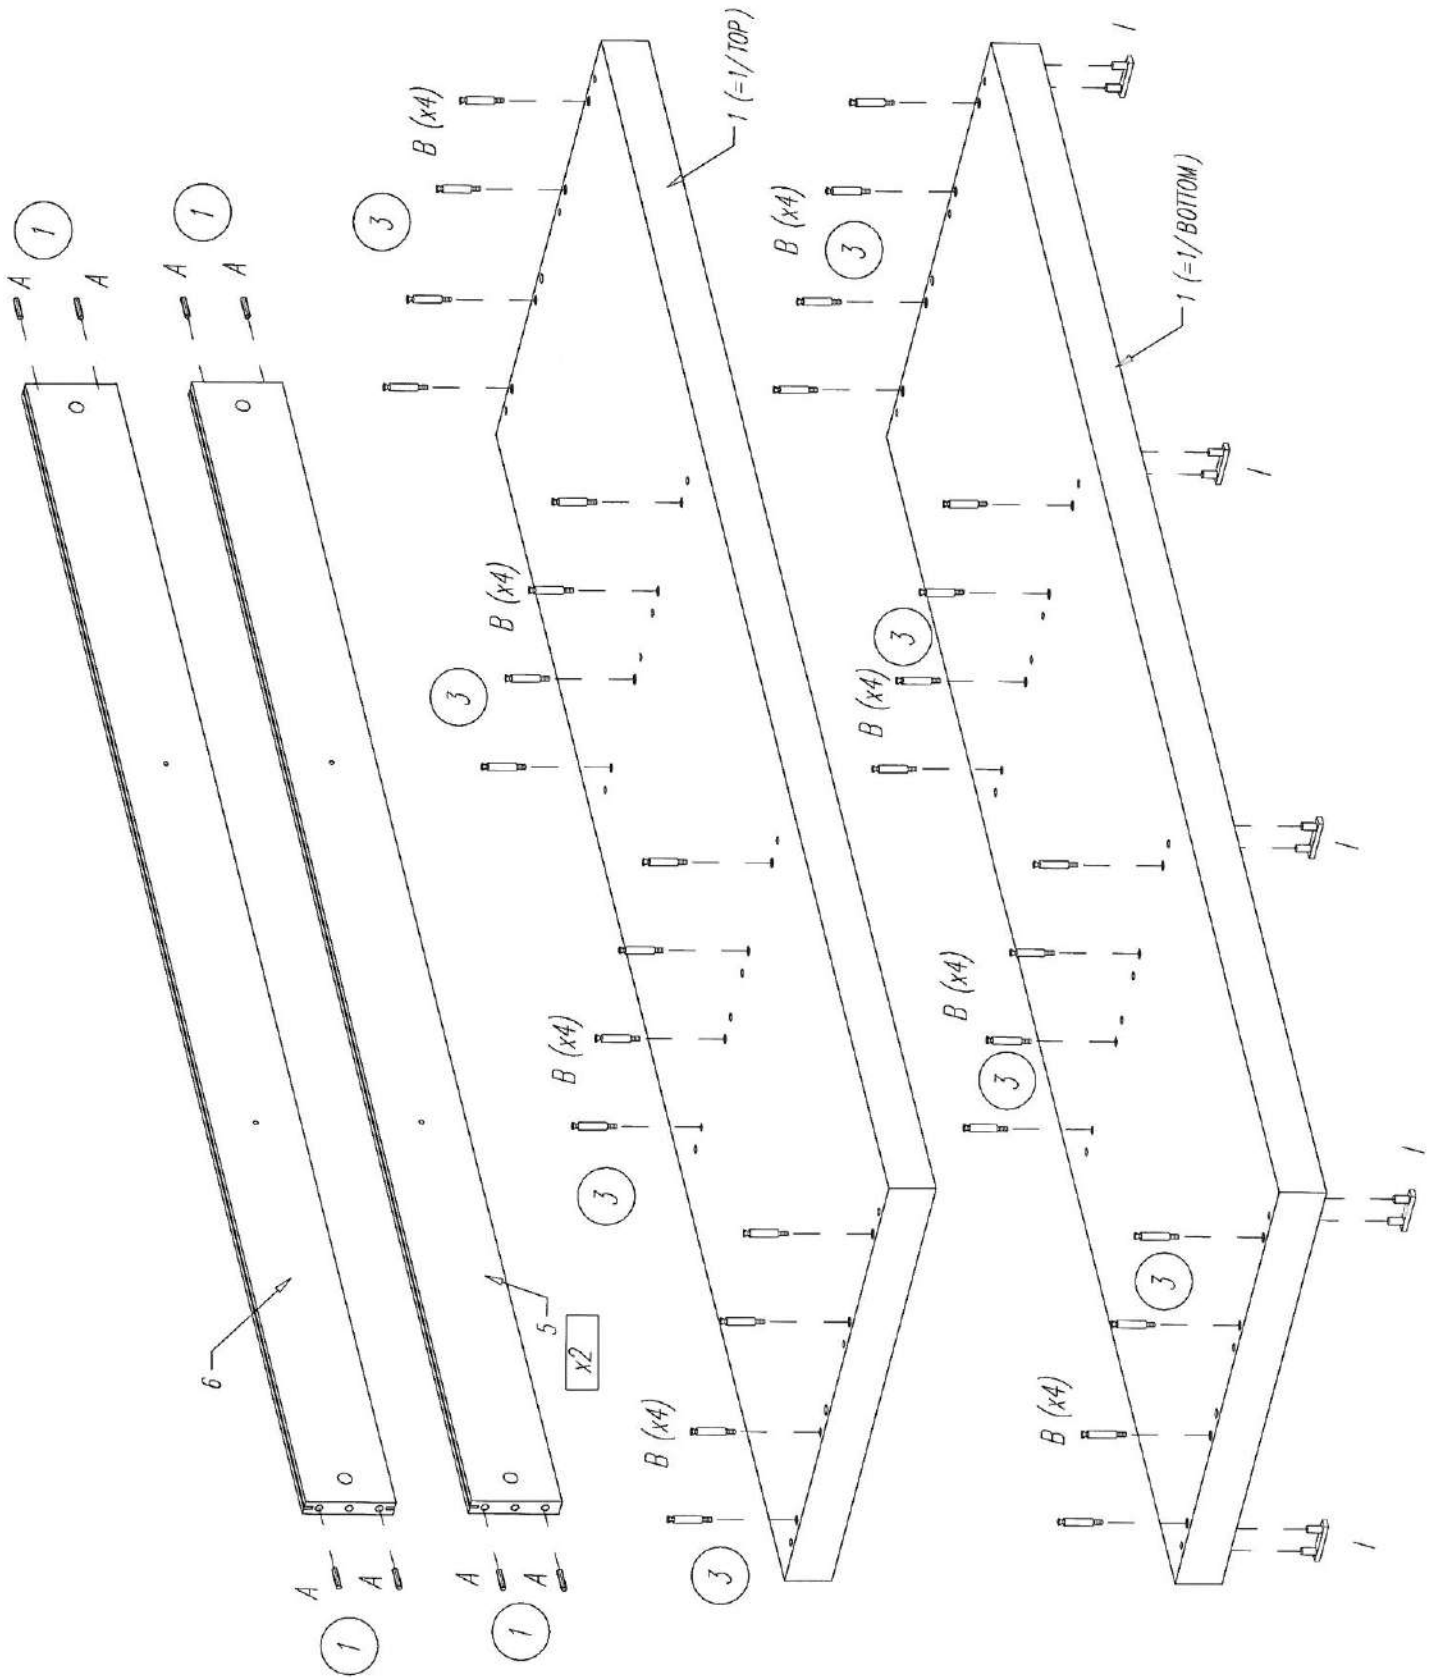

LARA-PL W3

!	Nr 7: 540x516 mm
!	Nr 8: 502x516 mm
!	Nr 9: 842x557 mm
!	Nr 10: 842x520 mm

Colli 1/5:

Part no. 2 -2 pcs/St.

Colli 2/5:

Part no. 4 -3 pcs/St.

instrukcja montażu /Assembly instruction
/Instruction/Montage

Colli 3/5:

Part no. 3 -2 pcs/St.

Part no. 12 -2 pcs/St.

Part no. 7 -2 pcs/St.

Part no. 9 -4 pcs/St.

Part no. 11 -2 pcs/St.

Colli 4/5:

Part no. 1 -2 pcs/St.

Part no. 5 -2 pcs/St.

Part no. 6 -1 pcs/St.

Part no. 10 -2 pcs/St.

Colli 5/5:

Part no. 8 -4 pcs/St.

Okucia/Fittings/Beschläge/Quincaillerie

D2

	Nr 9: 842x557 mm
	Nr 10: 842x520 mm

Nr 7: 502x516 mm
Nr 8: 540x516 mm